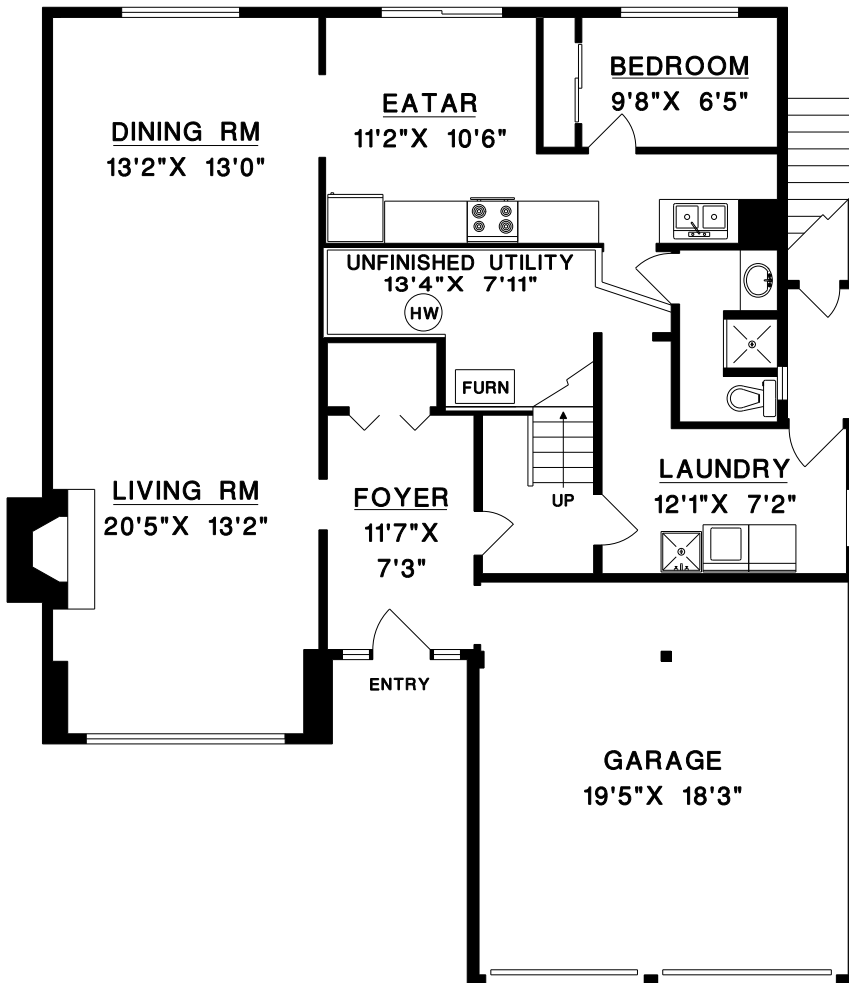

RE/MAX

TREELAND
REALTY

NANCY PINCHIN

BUS: 604.533.3491

5011 208A ST

UPPER LEVEL

MAIN LEVEL

MAIN LEVEL	1132	SQFT
UPPER LEVEL	1302	SQFT
FINISHED AREA	2434	SQFT
SOLARIUM	330	SQFT
UNFINISHED	95	SQFT
TOTAL AREA	2859	SQFT
GARAGE	383	SQFT

MEASURE MASTERS

WHITE ROCK/SURREY

(604) 541-2711

MEASURED: N-MAR 6/2009