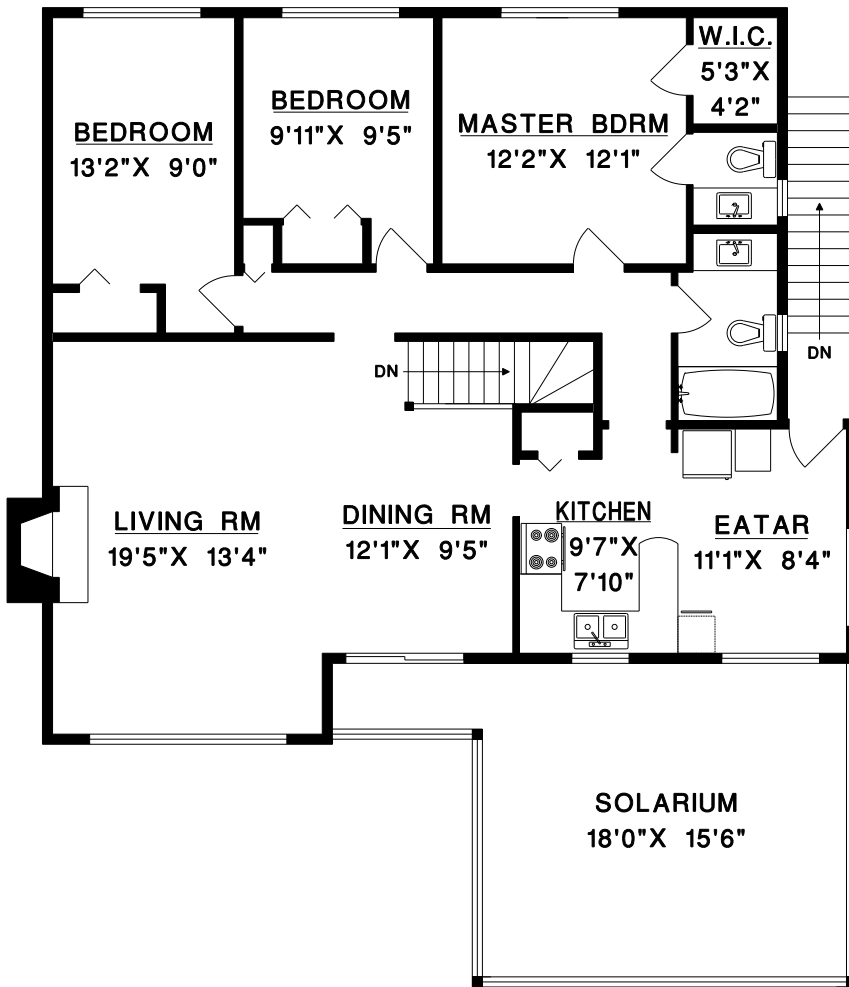

RE/MAX

TREELAND
REALTY

NANCY PINCHIN

BUS: 604.533.3491

5011 208A ST

UPPER LEVEL

MAIN LEVEL

MAIN LEVEL	1132	SQFT
UPPER LEVEL	1302	SQFT
FINISHED AREA	2434	SQFT
SOLARIUM	330	SQFT
UNFINISHED	95	SQFT
TOTAL AREA	2859	SQFT
GARAGE	383	SQFT

MEASURE MASTERS

WHITE ROCK/SURREY

(604) 541-2711

MEASURED: N-MAR 6/2009