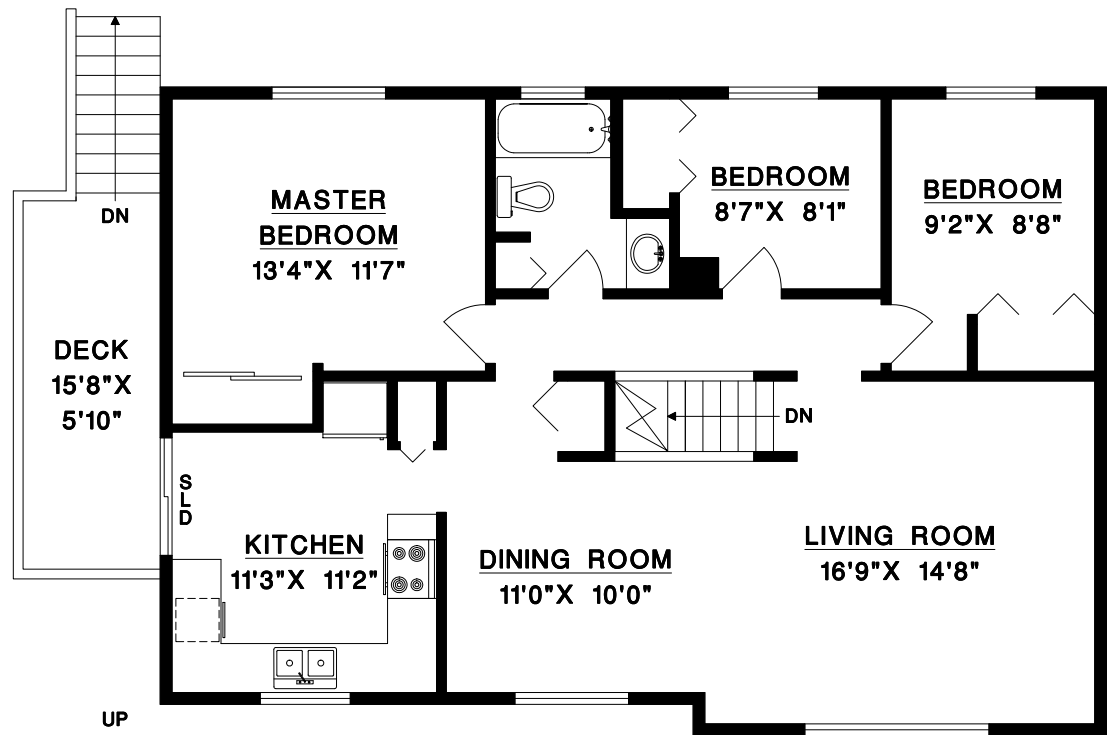

**RE/MAX**  
TREELAND REALTY

**NANCY PINCHIN**

BUS: 604-533-3491

**17086 62ND AVENUE,  
SURREY, B.C.**

UPPER FLOOR	1 0 8 0	SQ. FT.
LOWER FLOOR	6 3 5	SQ. FT.
FINISHED AREA	1 7 1 5	SQ. FT.
UNFINISHED	2 0	SQ. FT.
TOTAL AREA	1 7 3 5	SQ. FT.

GARAGE	3 7 2	SQ. FT.
DECK	9 1	SQ. FT.
ENTRY	3 0	SQ. FT.