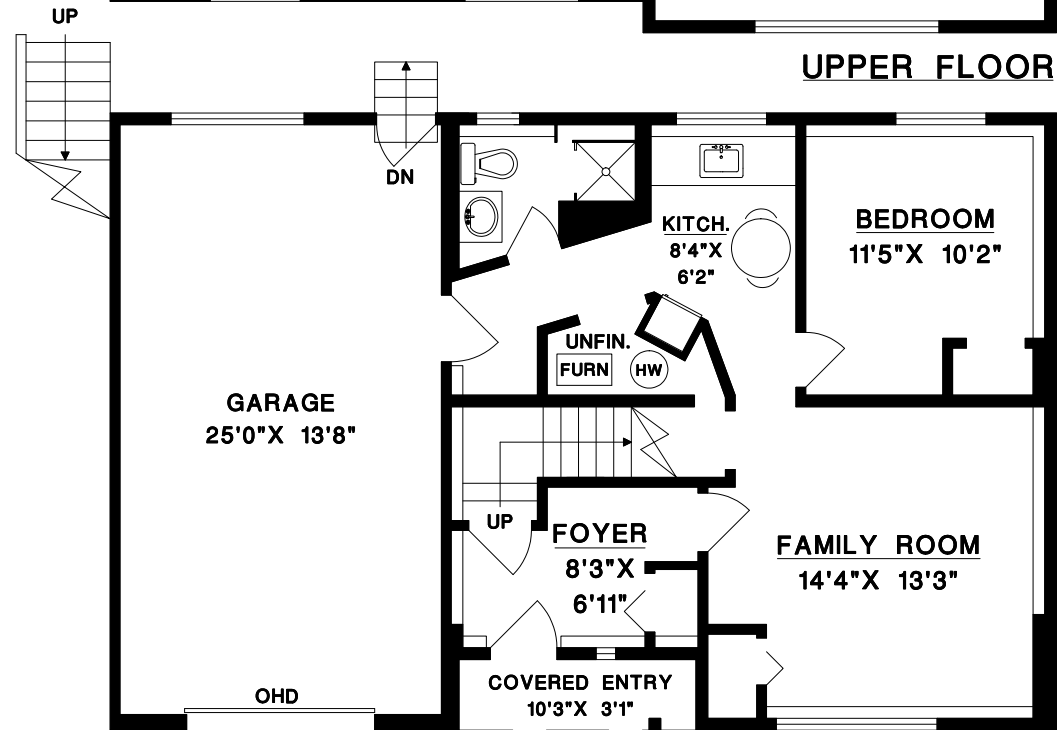

**RE/MAX**  
TREELAND REALTY

**NANCY PINCHIN**

BUS: 604-533-3491

**17086 62ND AVENUE,  
SURREY, B.C.**

UPPER FLOOR	1 0 8 0	SQ. FT.
LOWER FLOOR	6 3 5	SQ. FT.
FINISHED AREA	1 7 1 5	SQ. FT.
UNFINISHED	2 0	SQ. FT.
TOTAL AREA	1 7 3 5	SQ. FT.

GARAGE	3 7 2	SQ. FT.
DECK	9 1	SQ. FT.
ENTRY	3 0	SQ. FT.